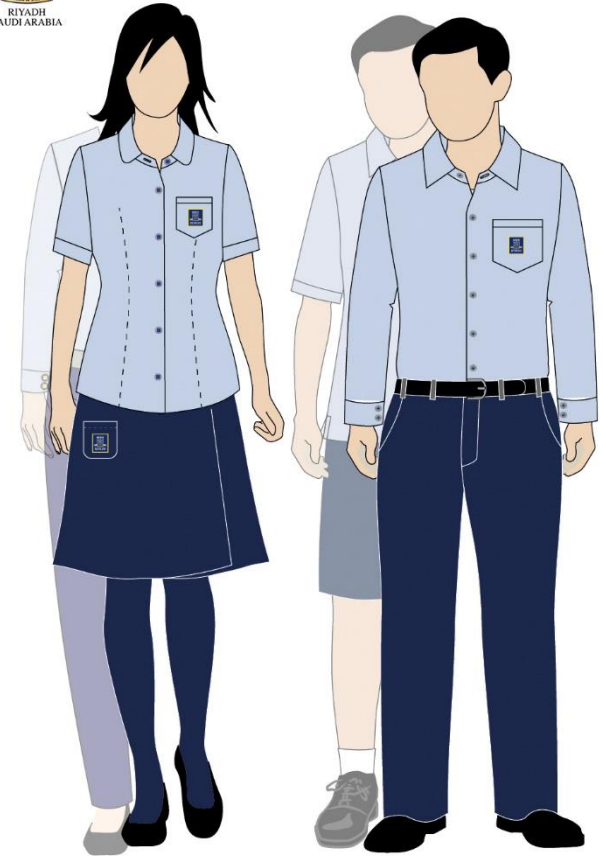

Upper Primary/Junior High School

Year 4, Year 5, Year 6, Year 7, Year 8, Year 9, Year 10