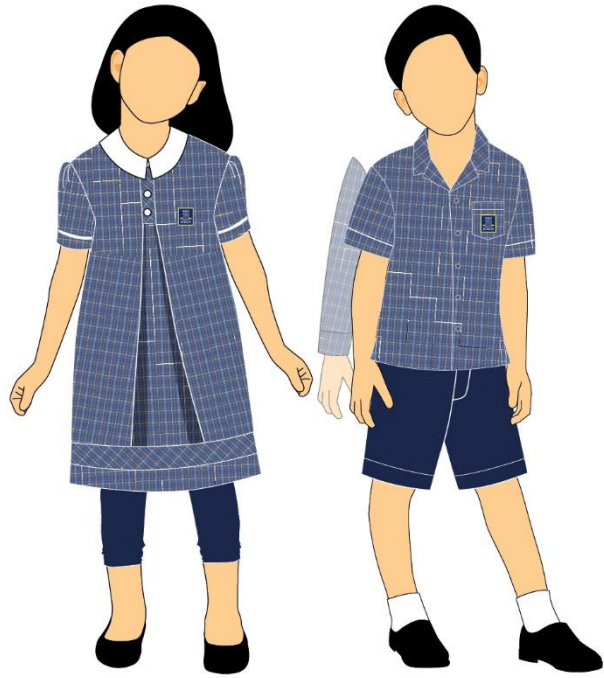

Early years

KG1, KG2