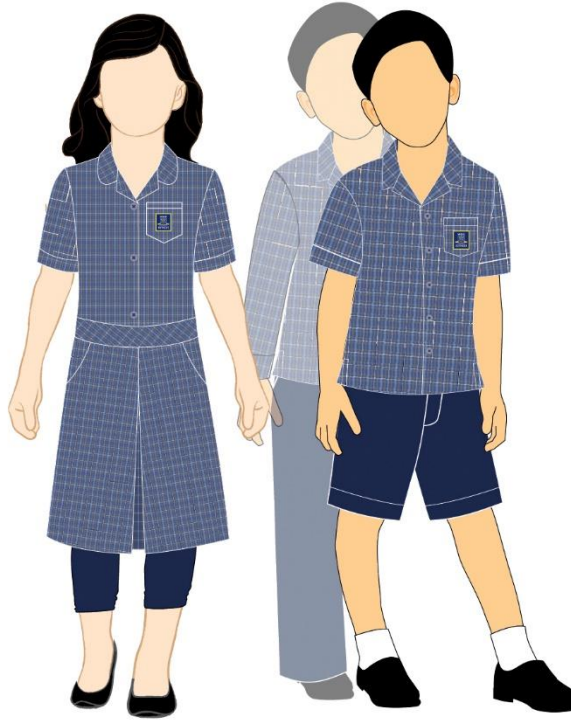

Lower Primary

FOUNDATION, YEAR 1, YEAR 2, YEAR 3